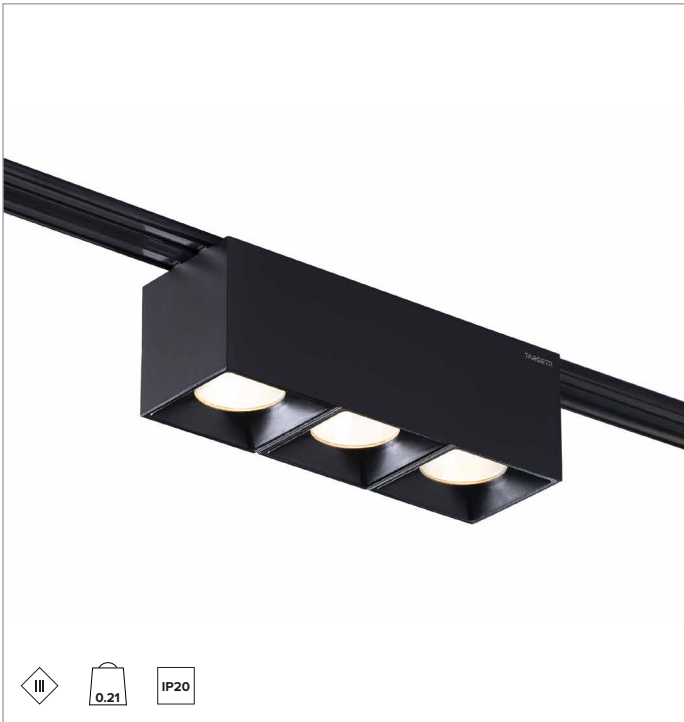

## 2T0109DD | OZ Lighting module - Multiple

Fixed multiple magnetic LED light modules, powered at low voltage

		3500K	H(m)	D(m)	Emax(lx)	
		Ra90		27°		
		Fixture Power	18W	1	0.49	6085
		Source Flux	2484lm	2	0.98	1521
		Fixture Flux	1858lm	3	1.47	676
		Efficacy	104lm/W	4	1.95	380
TS1836	Imax=2450cd/klm	Imax	6085cd	5	2.44	243

### ILLUMINOTECHNICAL CHARACTERISTICS

The flood optical system consists of a metallised polycarbonate precision optic, a holographic diffuser filter and a black polycarbonate frame. The light is suitable for installation in work environments UGR<19 (EN12464-1).

### MECHANICAL CHARACTERISTICS

Black painted die-cast aluminium body. Multiple fixed light, 150x50mm.

**Colour and finish:** Deep black

**Dimensions:** 50x150mm

**Weight:** 0.21Kg

**Version:** 3X DIGITAL DIMMING