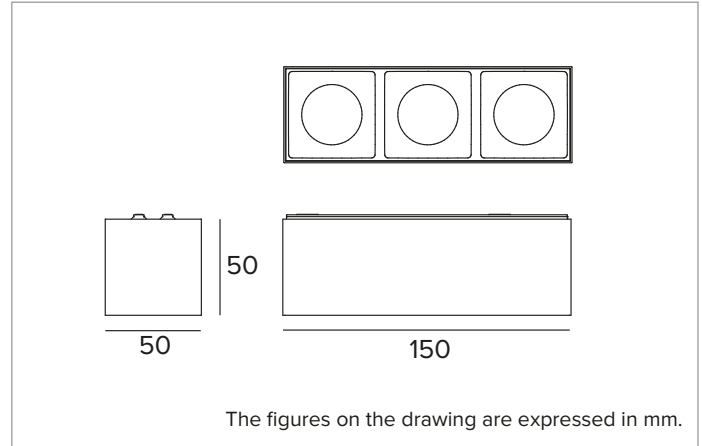

SOURCE

High efficiency Chip on Board LED Ra90.

Energy efficiency class: E

Nominal power: 16W

Nominal flux: 2484lm

Colour rendering index: 90

Rf: 91

Rg: 100

CCT nominal: 3500K

SDCM: 2

Lifetime (L80/B10): >50000h tq +25°C

ILLUMINOTECHNICAL CHARACTERISTICS

The flood optical system consists of a metallised polycarbonate precision optic, a holographic diffuser filter and a black polycarbonate frame. The light is suitable for installation in work environments UGR<19 (EN12464-1).

Optic: REFLECTOR

Beam angles: FL

Optical efficiency: 75%

Fixture flux: 1858lm

Luminous efficacy: 104lm/W

Photobiological safety: Compliant with RG1 low risk group

MECHANICAL CHARACTERISTICS

Black painted die-cast aluminium body. Multiple fixed light, 150x50mm.

Colour and finish: Deep black

Dimensions: 50x150mm

Weight: 0.21Kg

Version: 3X DIGITAL DIMMING

Degree of protection: IP20

ELECTRICAL CHARACTERISTICS

Fixture Power: 18W

Power supply: 48Vdc

Insulation Class: CLASS 3

Class F: YES

Ambient temperature: 0°C / +25°C

INSTALLATION

Extremely rapid, versatile and simple mechanical and electrical coupling system using magnets which support the fixture on the Power Track and feed power inside the fixture on all versions.

NOTES

Digital Dimming version. 110-277Vac version available on request.

WARRANTY

5 years.

Due to the technological evolution of the electronic components, the data provided may be updated, and as such, confirmation must be requested during the order process.

Luminous flux and power supply have +/-10% tolerances with respect to the indicated value. tq +25°C (CIE 121).

We reserve the right to make technical changes.

Targetti Sankey S.r.l.
Via Pratese, 164
50145 Firenze - Italy
Tel: +39 055 37911
targetti.com
targetti@targetti.com

CCIAA Firenze
Share Capital:
€ 500.000,00
VAT N. (IT):
01537660480
R.E.A.: FI-275656

TARGETTI